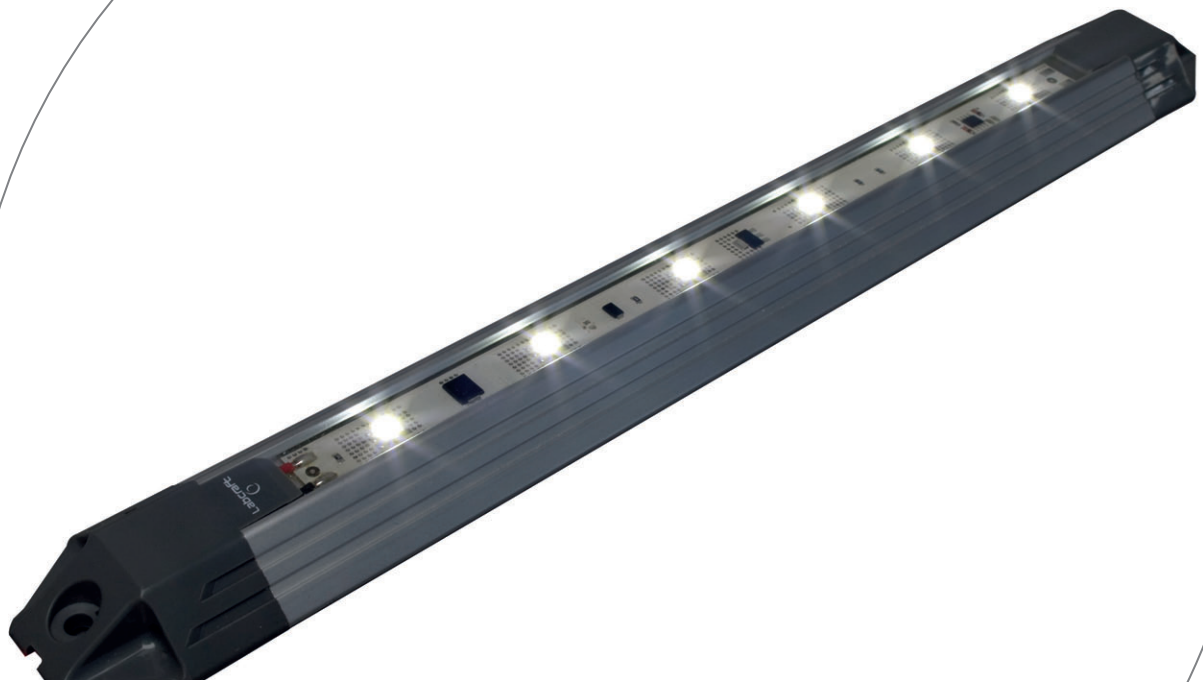

■ POWER NEBULA (SI5_6-0.5)

- Long life CREE Power LEDs
- Quick to install, compact design
- Waterproof to IP68
- Rocker switch available
- Creates a safer environment

Internal View

Available from:

|| See technical specifications overleaf >>>

POWER NEBULA (SI5_6-0.5)

- **Increased product life** – the combination of using high quality materials and electronics in the manufacture of this light significantly increases the life of the light to over 60,000 hours.
- **Easy installation** – set in a low profile tough aluminium housing the Power Nebula is quick and easy to install making it suitable for both new vehicle specifications and retro fitting into existing vehicles.
- **A safer working environment** - the Power Nebula utilises 6 x 0.5W Power LEDs to create a clean bright, energy efficient light source which can be fitted into a wide range of applications.
- **Tough aluminium housing** - the extruded profile provides rigidity and strength but keeps weight to a minimum, and the anodised finish protects against corrosion.
- **Waterproof to IP68** - the PCB, electronics and cable exits are all completely encapsulated with polyurethane protecting against moisture ingress.

SPECIFICATION

ALL DIMENSIONS HAVE A TOLERANCE OF +/- 1mm

POWER NEBULA
(SI5_6-0.5)

Model No		SI5_6-0.5	SI5_6-0.5/2
Supply Voltage	Vdc	12	24
Voltage Range	Vdc	10 to 15*	20 to 32*
Average Current	A	0.33	0.16
Total Lumen Output	Lm	> 180	> 180
Tube/Bulb/LEDs	W	6 x 0.5W	6 x 0.5W
Weight	Kg	0.22	0.22
Temp. Range	°C	-30 to +40	-30 to +40

* Optimum performance achieved at 12V or 24V

E & OE