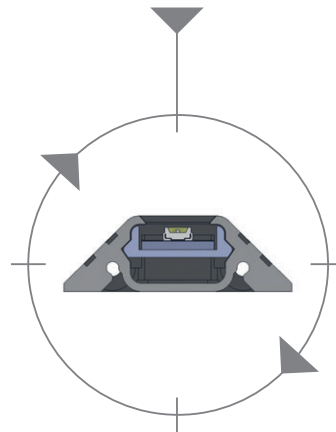

■ POWER NEBULA (SI5_6-0.5)

- Long life CREE Power LEDs
- Quick to install, compact design
- Waterproof to IP68
- Rocker switch available
- Creates a safer environment

Internal View

Available from:

|| See technical specifications overleaf >>>

POWER NEBULA (SI5_6-0.5)

- **Increased product life** – the combination of using high quality materials and electronics in the manufacture of this light significantly increases the life of the light to over 60,000 hours.
- **Easy installation** – set in a low profile tough aluminium housing the Power Nebula is quick and easy to install making it suitable for both new vehicle specifications and retro fitting into existing vehicles.
- **A safer working environment** - the Power Nebula utilises 6 x 0.5W Power LEDs to create a clean bright, energy efficient light source which can be fitted into a wide range of applications.
- **Tough aluminium housing** - the extruded profile provides rigidity and strength but keeps weight to a minimum, and the anodised finish protects against corrosion.
- **Waterproof to IP68** - the PCB, electronics and cable exits are all completely encapsulated with polyurethane protecting against moisture ingress.

SPECIFICATION

ALL DIMENSIONS HAVE A TOLERANCE OF +/- 1mm

POWER NEBULA
(SI5_6-0.5)

Model No		SI5_6-0.5	SI5_6-0.5/2
Supply Voltage	Vdc	12	24
Voltage Range	Vdc	10 to 15*	20 to 32*
Average Current	A	0.33	0.16
Total Lumen Output	Lm	> 180	> 180
Tube/Bulb/LEDs	W	6 x 0.5W	6 x 0.5W
Weight	Kg	0.22	0.22
Temp. Range	°C	-30 to +40	-30 to +40