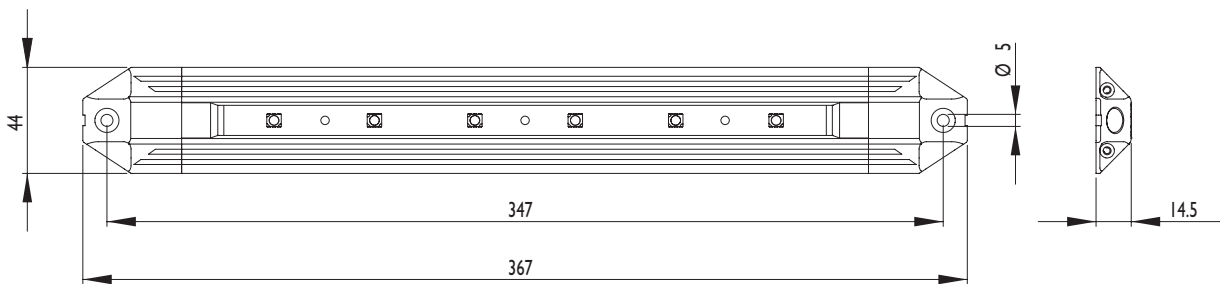

■ POWER NEBULA (SI5_6-0.5)

- Long life CREE Power LEDs
- Quick to install, compact design
- Waterproof to IP68
- Rocker switch available
- Creates a safer environment

Internal View

Available from:

|| See technical specifications overleaf >>>

POWER NEBULA (SI5_6-0.5)

- **Increased product life** – the combination of using high quality materials and electronics in the manufacture of this light significantly increases the life of the light to over 60,000 hours.
- **Easy installation** – set in a low profile tough aluminium housing the Power Nebula is quick and easy to install making it suitable for both new vehicle specifications and retro fitting into existing vehicles.
- **A safer working environment** - the Power Nebula utilises 6 x 0.5W Power LEDs to create a clean bright, energy efficient light source which can be fitted into a wide range of applications.
- **Tough aluminium housing** - the extruded profile provides rigidity and strength but keeps weight to a minimum, and the anodised finish protects against corrosion.
- **Waterproof to IP68** - the PCB, electronics and cable exits are all completely encapsulated with polyurethane protecting against moisture ingress.

SPECIFICATION

ALL DIMENSIONS HAVE A TOLERANCE OF +/- 1mm

POWER NEBULA
(SI5_6-0.5)

Model No		SI5_6-0.5	SI5_6-0.5/2
Supply Voltage	Vdc	12	24
Voltage Range	Vdc	10 to 15*	20 to 32*
Average Current	A	0.33	0.16
Total Lumen Output	Lm	> 180	> 180
Tube/Bulb/LEDs	W	6 x 0.5W	6 x 0.5W
Weight	Kg	0.22	0.22
Temp. Range	°C	-30 to +40	-30 to +40